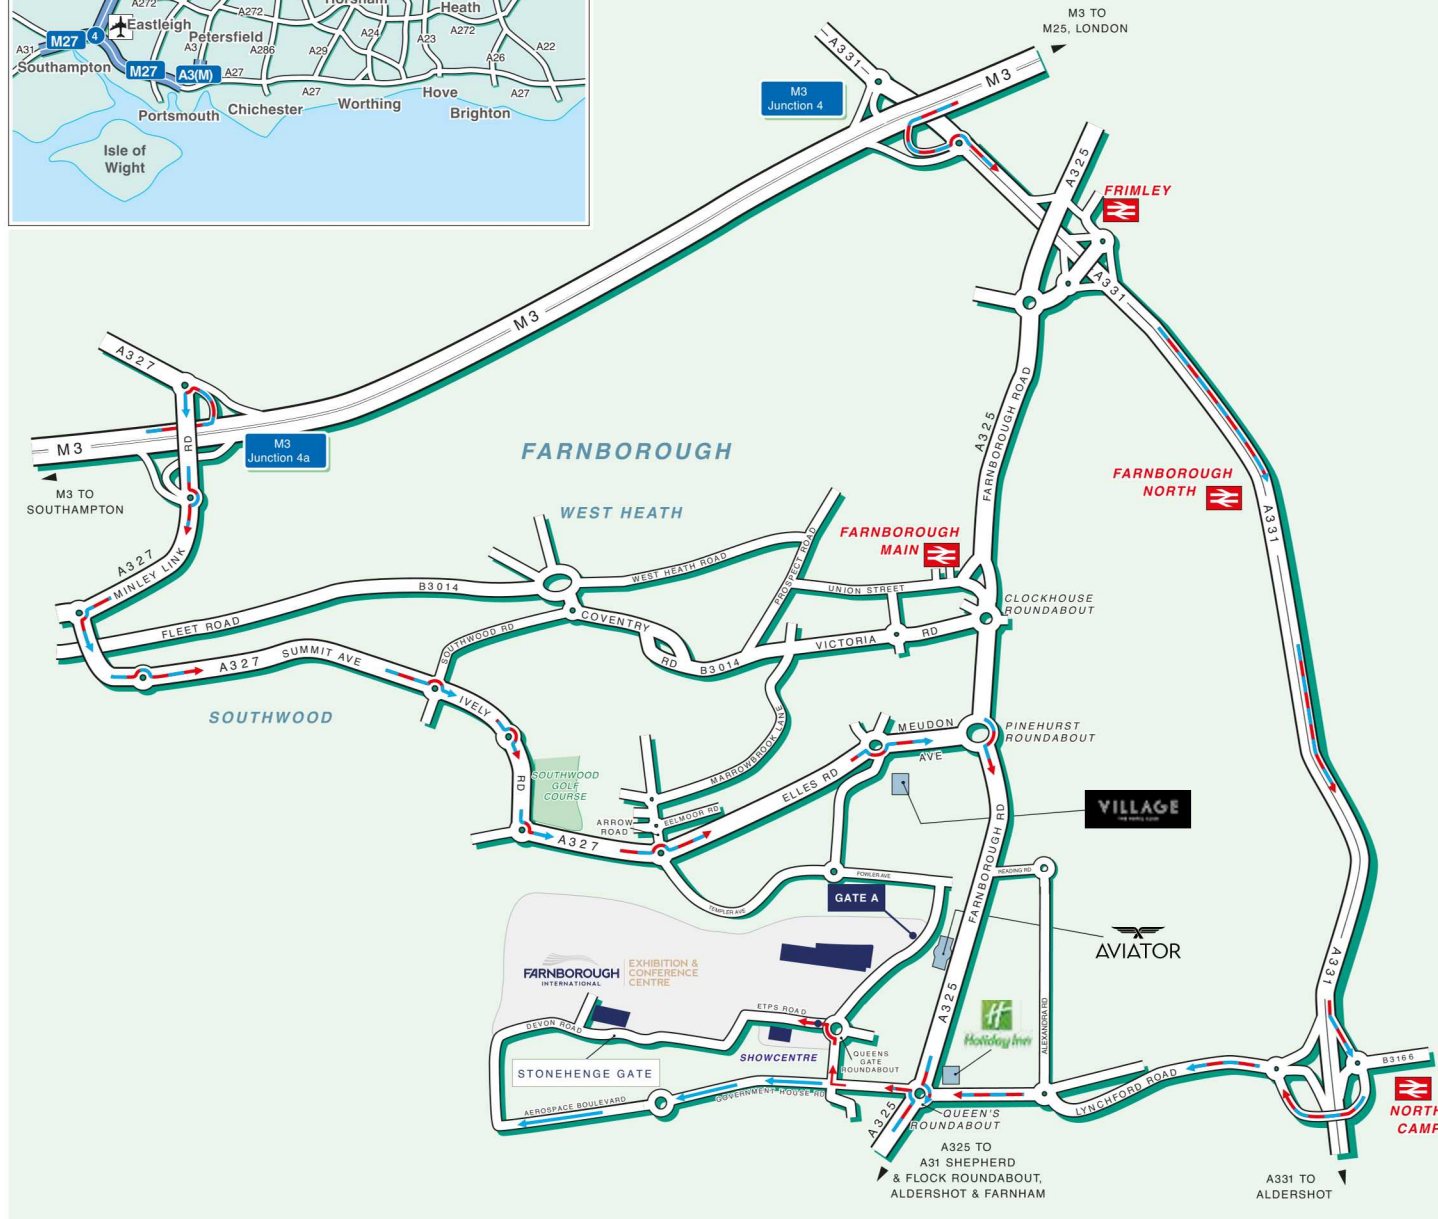

For directions using SatNav please enter:
Gate A - Transport Road, GU14 6XE

T: +44 (0) 1252 532800

E: event-enquiries@farnborough.com

W: www.farnborough.com

How to find us

By Road

Farnborough International Ltd (FIL) is situated south west of London, close to Junction 4 of the M3. Follow the 'Exhibition Centre' signs on all major routes.

By Rail

Farnborough Main Station
Approximately 5 minutes drive away.
North Camp Station
Approximately 5 minutes drive away.
Farnborough North Station
Approximately 10 minutes drive away.
Frimley Station
Approximately 10 minutes drive away.

For information on train times and operators call National Rail Enquiries on 08457 484950 or check their website at www.nationalrail.co.uk

By Air

TAG Farnborough Airport is Europe's premier business airport and gives direct access to the site and venues.
Heathrow Airport
Approximately 30 minutes drive away.
Gatwick Airport
Approximately 50 minutes drive away.

© Give Way Mapping 2015 Tel: 0191 482 0696. © Crown Copyright. PU 100023755.

Mapping sourced from Ordnance Survey